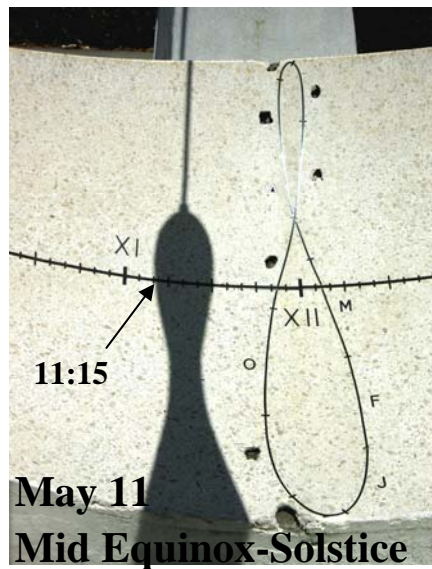

# Equatorial Dial with Analemmic Gnomon

Claremont, CA

July 15 Shadow

Read this shadow edge in July

# Seasonal Motion of Analemmic Gnomon Shadow

One more picture to complete yearly cycle