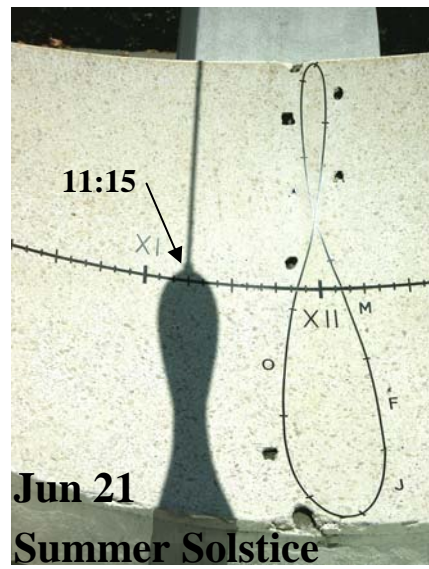

# Equatorial Dial with Analemmic Gnomon

Claremont, CA

July 15 Shadow

Read this shadow edge in July

# Seasonal Motion of Analemmic Gnomon Shadow

One more picture to complete yearly cycle