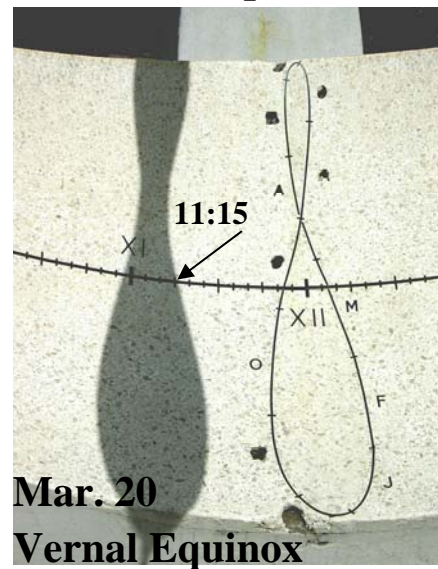

# Equatorial Dial with Analemmic Gnomon

Claremont, CA

July 15 Shadow

Read this shadow edge in July

# Seasonal Motion of Analemmic Gnomon Shadow

One more picture to complete yearly cycle