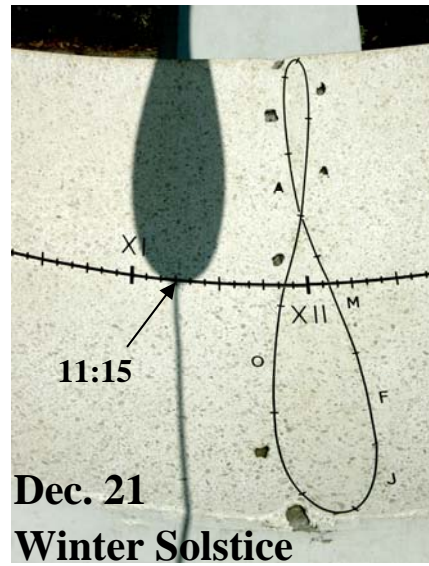

# Equatorial Dial with Analemmic Gnomon

Claremont, CA

July 15 Shadow

Read this shadow edge in July

# Seasonal Motion of Analemmic Gnomon Shadow

One more picture to complete yearly cycle