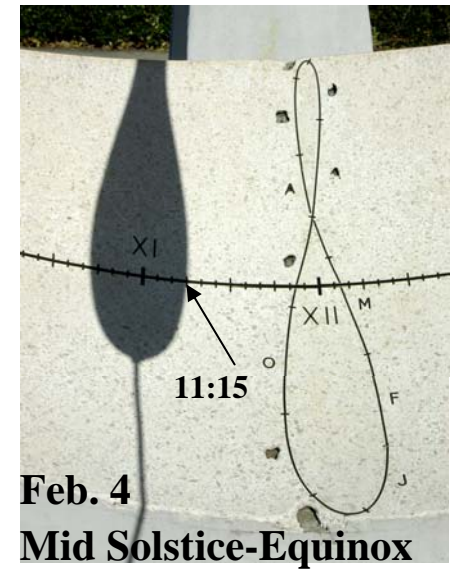

# Equatorial Dial with Analemmic Gnomon

Claremont, CA

July 15 Shadow

Read this shadow edge in July

# Seasonal Motion of Analemmic Gnomon Shadow

One more picture to complete yearly cycle