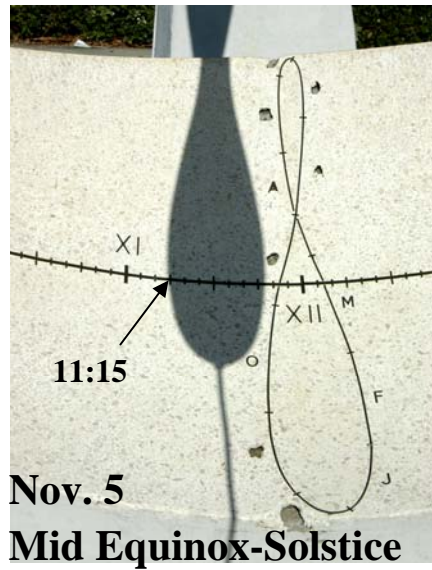

# Equatorial Dial with Analemmic Gnomon

Claremont, CA

July 15 Shadow

Read this shadow edge in July

# Seasonal Motion of Analemmic Gnomon Shadow

One more picture to complete yearly cycle