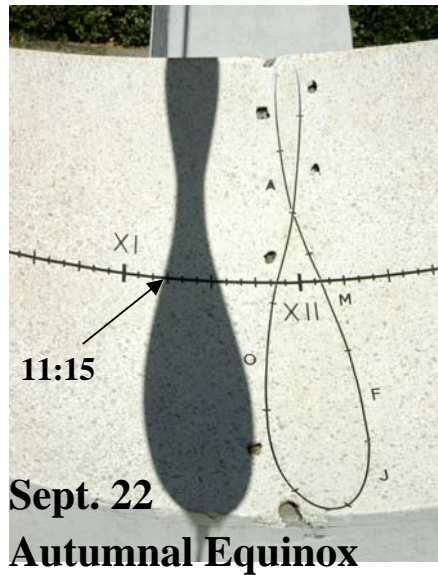

# Equatorial Dial with Analemmic Gnomon

Claremont, CA

July 15 Shadow

Read this shadow edge in July

# Seasonal Motion of Analemmic Gnomon Shadow

One more picture to complete yearly cycle